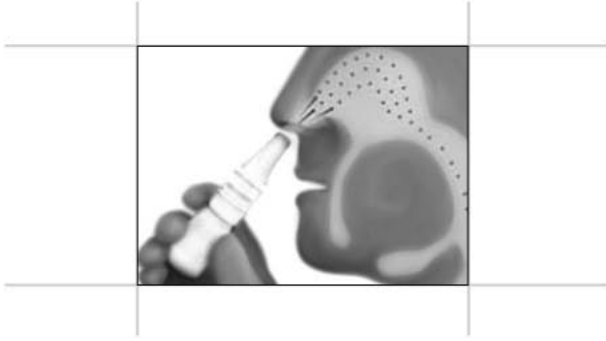

How to use Nasal Spray properly

1. Blow your nose gently.
2. Wash your hands thoroughly with soap and water.
3. Check the nozzle tip to make sure that it is not chipped or cracked.
4. Sit upright on a chair with head slightly bending down.
5. Shake the bottle well, open the cap.
6. Place two fingers on the flanges on either side of the nozzle and the thumb under the bottle.
7. Insert nozzle slightly inside the nostril, tilt the bottle towards the eye of the same side, and press the bottle once or twice as directed by the specialist.
8. Repeat for the other nostril, replace the cap and place the bottle in a cool place away from sunlight.
9. There is no need of inhaling or exhaling during application of nasal spray.
10. Wash your hands to remove any medication.