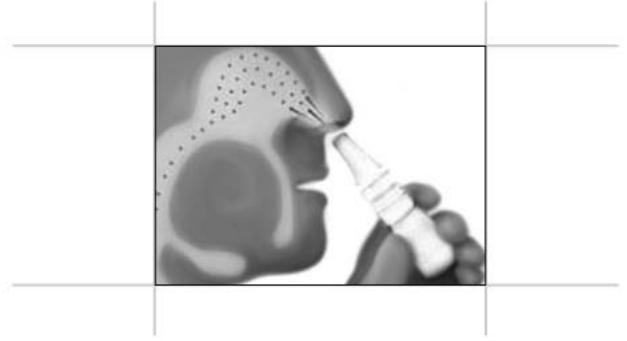

كيف تستعمل بخاخ الأنف بطريقة سليمة

١. تنفّس زفيراً لتخرج الهواء من أنفك.
٢. اغسل يديك بالماء والصابون جيداً قبل كل شيء.
٣. تأكد من أن طرف عبوة البخاخ غير مقطوعة أو مكسورة.
٤. اجلس على كرسي وظهرك مستقيم ورأسك مائلاً قليلاً للأسفل.
٥. رج العبوة جيداً ثم إنزع الغطاء.
٦. ضع إصبعين من أصابع يدك على أعلى العبوة بجانب فتحة البخاخ وإصبع آخر تحت العبوة.
٧. قرب العبوة من فتحة الأنف، وأدخلها برفق في الفتحة، ثم رش مرة أو مرتين داخل فتحة الأنف تبعاً لإرشادات الطبيب.
٨. كرر نفس العملية لفتحة الأنف الأخرى، ثم أعد للعبوة غطاءها وإحفظها في مكان بارد بعيداً عن أشعة الشمس.
٩. لا داعي لأن تتنفس الشهيق أو الزفير خلال عملية الرش داخل أنفك.
١٠. أخيراً، اغسل يديك لإزالة أي دواء عالق بهما.